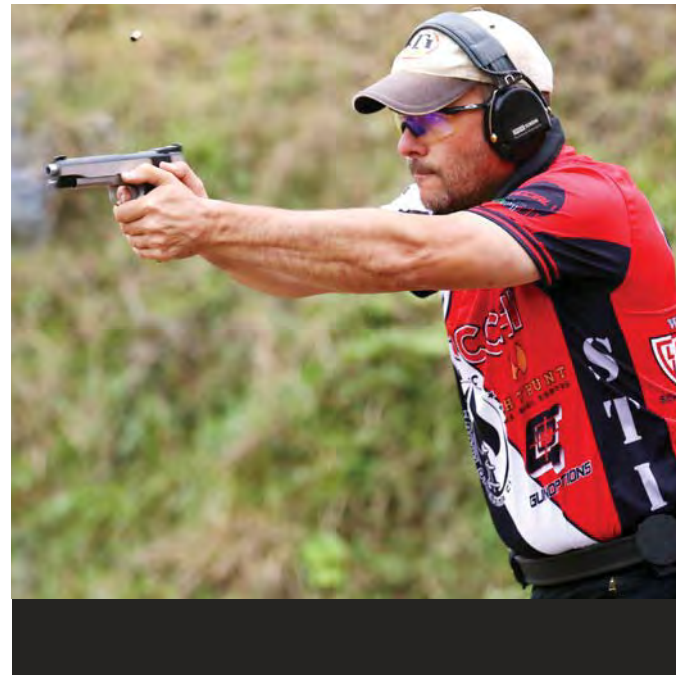

GREGORY MIDGLEY|GER
Classic *Standard*