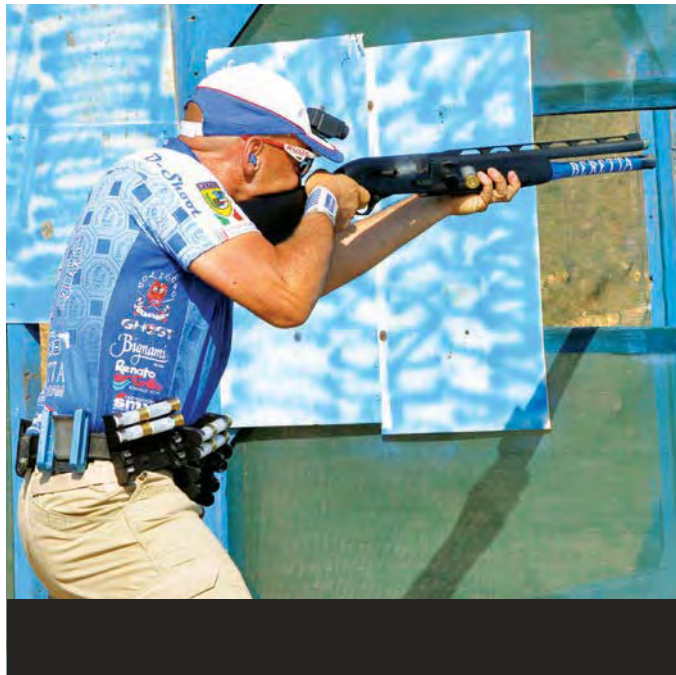

ROBERTO VEZZOLI|ITA
Standard Shotgun *Classic*