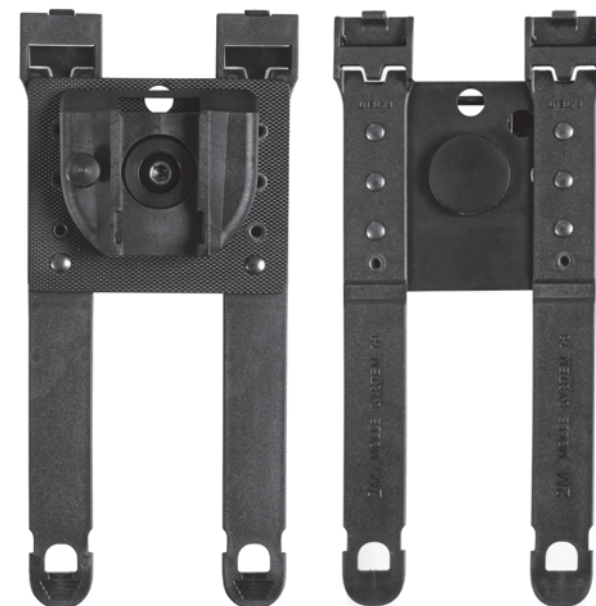

**NEW**

**MOLLÈ VEST MODULE**

Slide the module between the Molle straps and use the same holster you are familiar with on your OPS vest.

- Attaching to the vest is easy and fast.
- The materials used guarantee a secure attachment on the vest.
- For right and left hand attachment use.

NEW ROTATION SISTEM ALLOWS DIFFERENT POSITIONS.

**MODULO MOLLÈ**

Passare dall'uniforme al vestito tattico in pochi secondi utilizzando sempre la stessa fondina grazie al sistema modulare.

- Aggancio al Vest rapido e facile
- I materiali garantiscono un aggancio sicuro e stabile.
- Per destri e sinistri.

NUOVO SISTEMA ROTATIVO CON POSSIBILITÀ DI SCELTA DEI DIVERSI GRADI D'INCLINAZIONE.

MOLLÈ VEST MODULE  
Tactical vest module rotating.

<b>CODE</b>
GI03TJK1

POLICE  
AND MILITARY.

\_MODULES

**ROTATION BELT MODULE**  
Rotation jacket slot module. **only.**

CODE	R/L
GI03ROR (B/W/G/BL)	R
GI03ROL (B/W/G/BL)	L

**ROTATION BELT MODULE**

Module with either push or pull button for rotation. The holster rotates 90°. This feature is very useful when driving a car or riding a motorcycle. The release button can still be operated in all positions due to the low point of rotation.