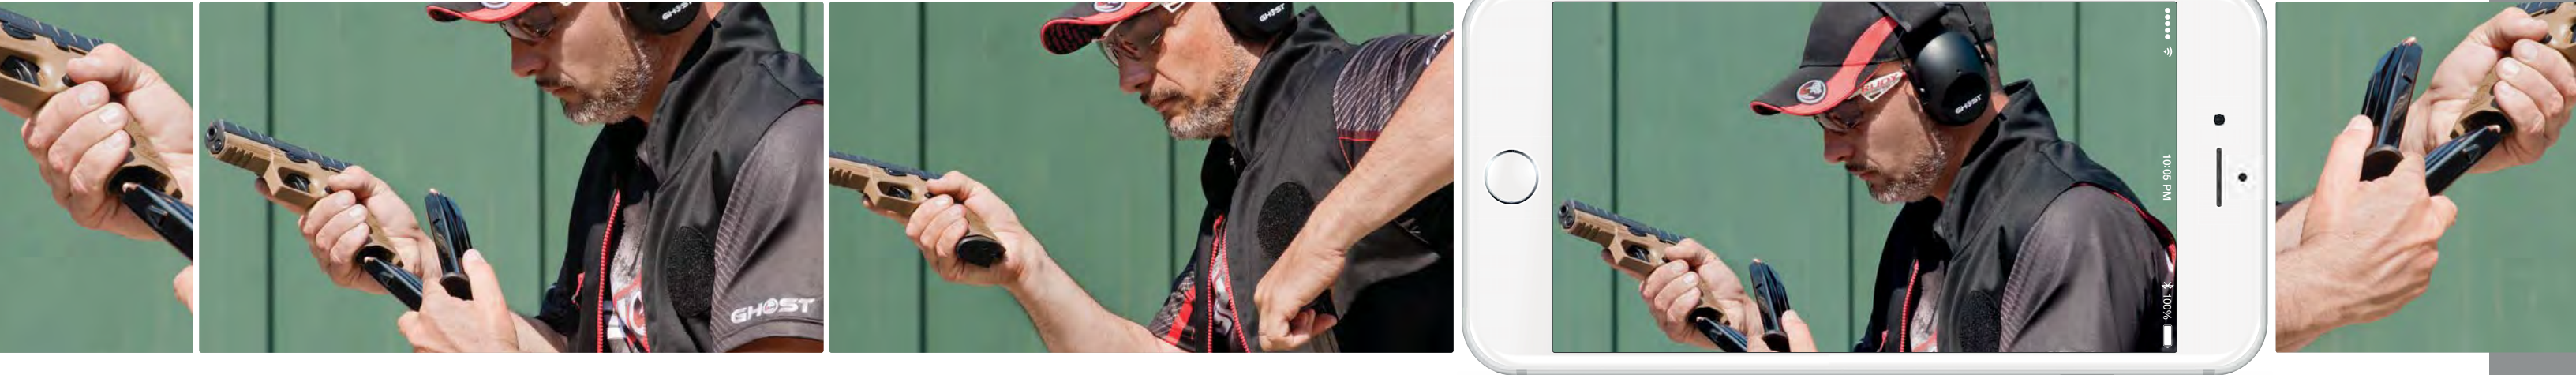

CIVILIAN MAG. POUCH RIFLE

CIVILIAN MAG. POUCH RIFLE

Sport rifle magazine pouches Civilian are made from ABS which is a very high impact resistant Polymer. The design sets the pouch very high and close to the body thus making this the ideal carry option for concealed carry. Available for military and LE purposes as well as sport (IDPA, IASC and ACTION SHOOTING). The pouch Civilian comes with 2 interchangeable carry options, a fixed belt loop for belts up to 4 cm and a paddle module for quick detachment. Retention by 4 screws on the side holds the magazine firmly inside the pouch. Available for AR15/M4 & AK47 Magazines.

CIVILIAN MAG. POUCH RIFLE

Porta caricatore in ABS altissima resistenza agli urti per caricatori Rifle/Carabina, ritenzione del caricatore grazie alle 4 viti laterali. Disponibile per caricatori AR15/M4 e AK47, grazie al ridotto spessore e il contenuto ingombro è l'ideale per porto occulto - civile o per lo sport come (IDPA, IASC). Kit con passante cintura regolabile e paddle.

SINGLE POUCH for rifle magazine set with belt loop and paddle module.

PISTOL	CODE
AR15/M4 STANAG MAGAZINES	GI03MG15
AK47 MAGAZINES	GI03MG47